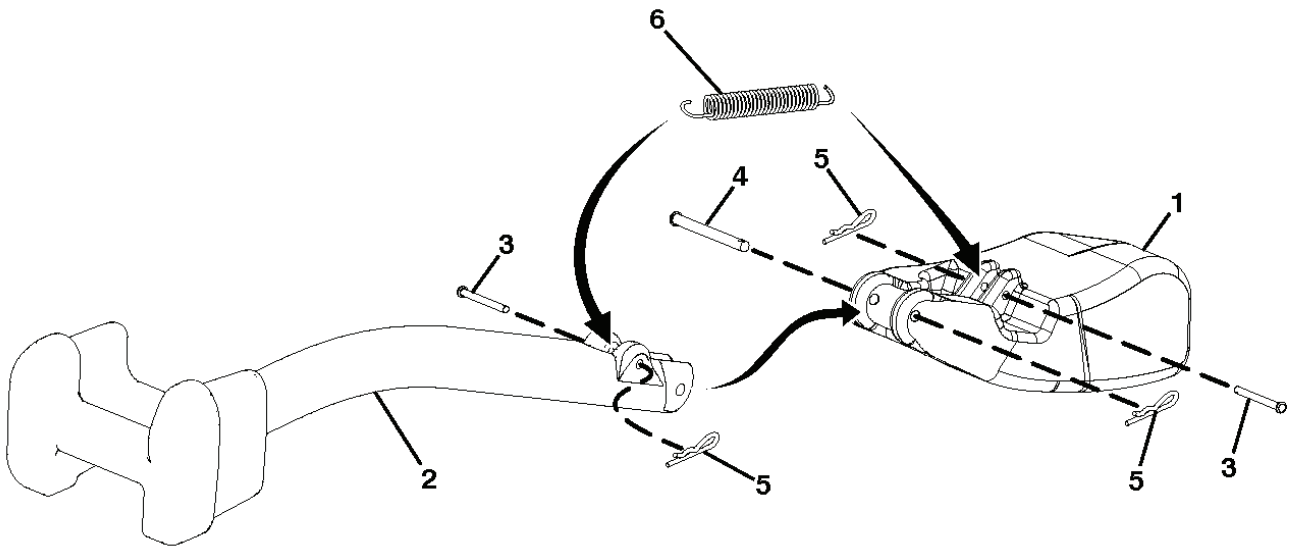

MULCHER PLUG, 96071002400, 2010-02

SPARE PARTS LIST

REF.	PART NO.	DESCRIPTION	REMARK	QTY.	KIT
1	532419347	PLUG		1	
2	532422031	HANDLE		1	
3	532423300	PIN		1	
4	532423301	PIN		1	
5	532423303	HAIR PIN COTTER		1	
6	532423305	SPRING		1	