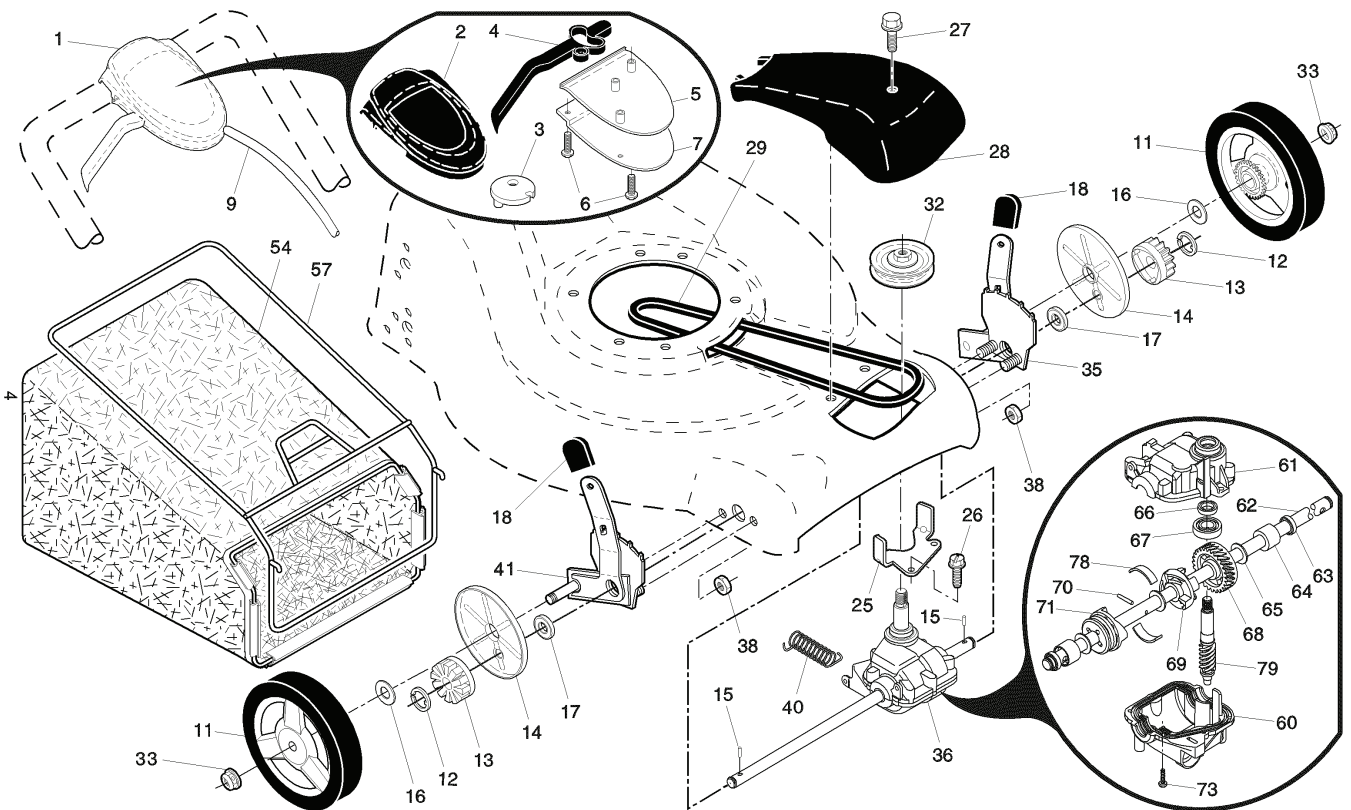

R53 SV, 96141019302, 2008-11

SPARE PARTS LIST

ROTARY LAWN MOWER - - MODEL NUMBER R 53SV (96141019302) PRODUCT NUMBER 961 41 01-93

REF.	PART NO.	DESCRIPTION	REMARK	QTY.	KIT
1	532425661	DRIVE CONTROL		1	
2	532411673	COVER		1	
3	532406262	PULLEY		1	
4	532425662	LEVER		1	
5	532411664	COVER		1	
6	532181698	SCREW		1	
7	532400723	BRACKET		1	
9	532406259	CABLE ASSY		1	
11	532411081	WHEEL		1	
12	812000058	E-CLIP		1	
13	532403849	PINION		1	
14	532189403	DUST COVER		1	
15	532404845	PAWL DRIVE		1	
16	532067725	WASHER		1	
17	532191039	BEARING		1	
18	532701037	KNOB		1	
25	532411663	GUIDE COURROIE		1	
26	532163409	SCREW		1	
27	532175262	SCREW		1	
28	532185579	DRIVE COVER		1	
29	532194149	BELT		1	
32	532194018	PULLEY		1	
33	532409148	NUT		1	
35	532408862	WHEEL ADJ KIT LH		1	
36	532404833	GEARCASE ASSEMBLY, COMPLETE		1	
38	873800400	NUT		1	
40	532406558	SPRING		1	
41	532408861	WHEEL ADJ KIT RH		1	
54	532401903	BAG		1	
57	532411950	FRAME		1	
61	532410726	CASE		1	
62	532410949	SHAFT OUTPUT		1	
63	532183508	SEAL OUTPUT SHAFT		1	
64	532183511	BUSHING		1	
65	532183509	WASHER		1	
66	532183514	SEAL INPUT SHAFT		1	
67	532183506	BALL BEARING		1	
68	532410729	GEAR		1	
69	532410732	FIXED DOG CLUTCH		1	
70	532410733	PEN		1	
71	532410730	MOVEABLE DOG CLUTCH		1	
73	532183513	SCREW		1	
60	532410734	CASE		1	
78	532410731	SPRING		1	
79	532410727	SHAFT WORM		1	