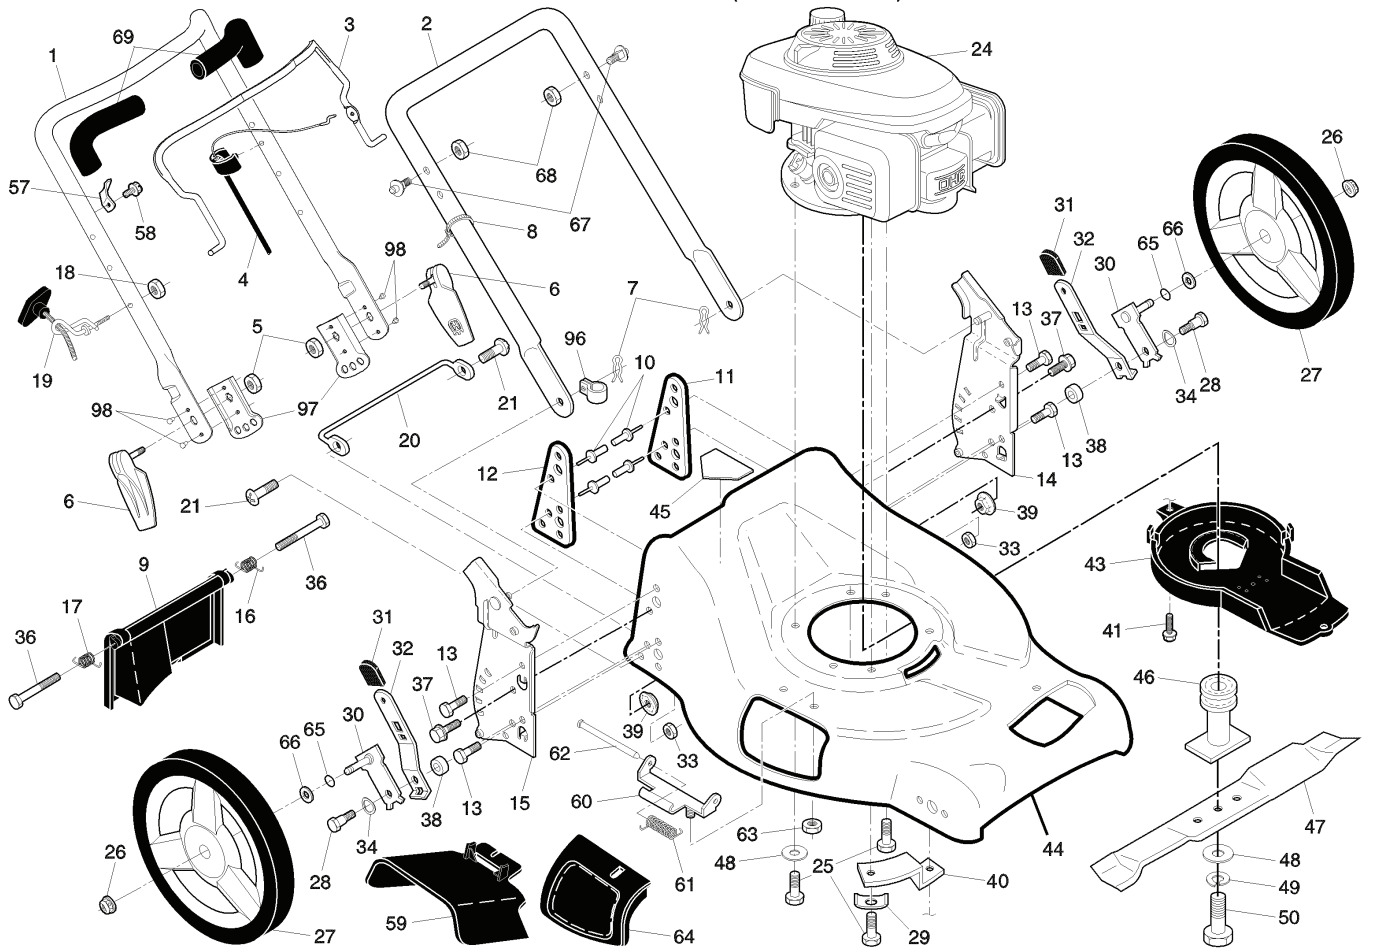

ROTARY LAWN MOWER - - MODEL NUMBER R 53SV (96141019302) PRODUCT NUMBER 961 41 01-93

REF.	PART NO.	DESCRIPTION	REMARK	QTY.	KIT
1	532420577	HANDLE		1	
2	532420510	HANDLE		1	
3	532186298	LEVER		1	
4	532415350	CONTROL CABLE		1	
5	532191730	NUT		1	
6	532416668	KNOB		1	
7	532051793	PIN		1	
8	532066426	HOOP		1	
9	532406985	DEFLECTOR		1	
10	532128415	RIVET		1	
11	532410540	BRACKET		1	
12	532410542	BRACKET		1	
13	817060410	SCREW		1	
14	532417812	HANDLE BRACKET		1	
15	532417811	HANDLE BRACKET		1	
16	532405417	SPRING		1	
17	532405418	SPRING		1	
18	532132004	NUT		1	
19	532194788	GUIDE		1	
20	532413543	FOOT.GUARD.21.DOMED.CE*SUBS/2*		1	
21	817490416	SCREW		1	
25	532150406	BOLT		1	
26	532409149	NUT		1	
27	532410815	WHEEL ASSY		1	
28	532401638	BOLT		1	
29	532125078	WASHER		1	
30	532413141	ARM		1	
31	532701037	KNOB		1	
32	532409889	SELECTOR SPRING		1	
33	873800500	LOCK NUT		1	
34	532401630	WASHER		1	
36	532184193	BOLT		1	
37	874780512	SCREW		1	
38	532401629	SPACER		1	
39	532155377	NUT		1	
40	532190939	BRACKET		1	
41	532192325	SCREW		1	
43	532405844	SHIELD KIT		1	
44	532408016	KIT.HSG.21.FGD.MC.ORG.*SUBS/2*		1	
45	532182166	DECAL		1	
46	532197752	BLADE ADAPTER / PULLEY		1	
47	532199377	MOWER BLADE		1	
48	532851074	WASHER		1	
49	532850263	WASHER		1	
50	532851084	SCREW		1	
57	532125203	BRACKET		1	
58	532750634	SCREW		1	
59	532185582	DEFLECTOR		1	
60	532175735	HINGE		1	
61	532193000	HINGE		1	
62	532175650	ROD		1	
63	873800400	NUT		1	
64	532185576	DOOR		1	
65	532197480	O-RING		1	
66	532088348	WASHER		1	
67	532199255	PEN		1	
68	532751153	NUT		1	
69	532182748	HANDLE		1	
96	532197991	CLIP		1	
97	532413534	BRACKET		1	
98	532199697	RIVET		1	
-	532182191	LABEL WARNING		1	
24	000000000	W/O DESCRIPTION	HONDA GCV-160-AS3H2	1