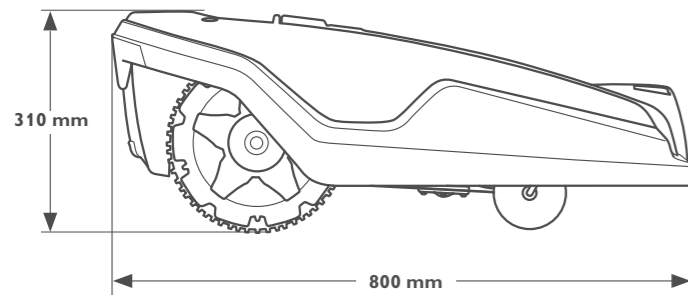

Details and dimensions.

260 ACX

HUSQVARNA AUTOMOWER®	260 ACX
Recommended working area	0 - 5500 m² + / - 20%
Area capacity per hour	230 m² + / - 20%
Navigation	Irregular
Guide wire	Yes, 2 guides
Drive and cutting motor type	2 + 1 Brushless DC motors
Battery type / capacity / voltage	NiMH / 6.0 Ah / 18V
Charging current / principle	6.0 A / Automatic
Cutting system	5 pivoting razor blades
Power, W*	60
Cutting width / height, cm	32 / 2 - 6
Noise level, dB(A)	69
Keypad, buttons	16
Information panel	LCD-display with menu
Text message function	•
Alarm / PIN code lock	• / •
Lift sensor / Tilt sensor / Ultrasonic sensor	• / • / •
Boundary wire included / Staples included	- / -
Extra blades included, pcs	30
Weight, kg	13.5

SOLAR HYBRID	230 ACX	220 AC	210 C
0 - 2200 m² + / - 20%	0 - 3000 m² + / - 20%	0 - 1800 m² + / - 20%	0 - 500 m² + / - 20%
75 - 110 m² depending on light conditions	125 m² + / - 20%	75 m² + / - 20%	-
Irregular	Irregular	Irregular	Irregular
Yes, 2 guides	Yes, 2 guides	Yes, 1 guide	-
2 + 1 Brushless DC motors	2 + 1 Brushless DC motors	2 + 1 Brushless DC motors	2 + 1 Brushless DC motors
NiMH / 2.2 Ah / 18V	NiMH / 4.4 Ah / 18V	NiMH / 2,2 Ah / 18V	NiMH / 3 Ah / 18V
2.1 A / Automatic	4.0 A / Automatic	1.75 A / Automatic	1.2 A / Manual
3 pivoting razor blades	3 pivoting razor blades	3 pivoting razor blades	3 pivoting razor blades
32	42	30	36
22 / 2 - 6	22 / 2 - 6	22 / 2 - 6	22 / 2 - 6
64	64	64	64
16	19	19	12
LCD-display with menu	LCD-display with menu	LCD-display with menu	Three LEDs
•	-	-	-
• / •	• / •	• / •	- / •
• / • / -	• / • / -	• / • / -	• / • / -
250 m / 200 pcs	400 m / 400 pcs	250 m / 200 pcs	150 m / 100 pcs
9	9	9	9
10.0	10.7	9.0	9.1