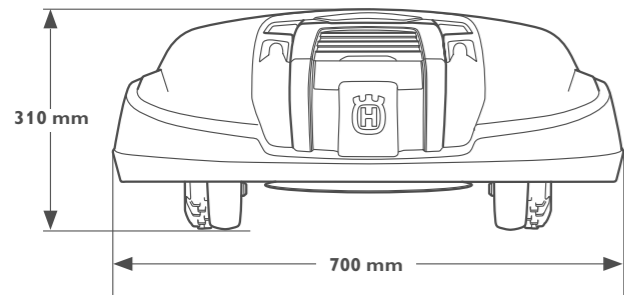

Details and dimensions.