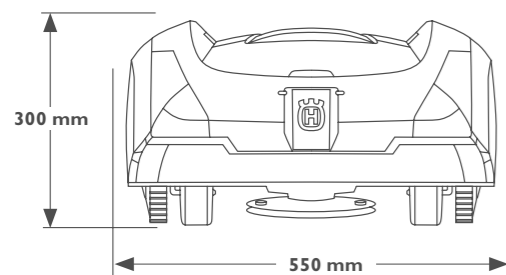

# Details and dimensions.

260 ACX

SOLAR HYBRID,  
230 ACX, 220 AC, 210 C

HUSQVARNA AUTOMOWER®	260 ACX
Recommended working area	0 - 5500 m <sup>2</sup> + / - 20%
Area capacity per hour	230 m <sup>2</sup> + / - 20%
Navigation	Irregular
Guide wire	Yes, 2 guides
Drive and cutting motor type	2 + 1 Brushless DC motors
Battery type / capacity / voltage	NiMH / 6.0 Ah / 18V
Charging current / principle	6.0 A / Automatic
Cutting system	5 pivoting razor blades
Power, W*	60
Cutting width / height, cm	32 / 2 - 6
Noise level, dB(A)	69
Keypad, buttons	16
Information panel	LCD-display with menu
Text message function	•
Alarm / PIN code lock	• / •
Lift sensor / Tilt sensor / Ultrasonic sensor	• / • / •
Boundary wire included / Staples included	- / -
Extra blades included, pcs	30
Weight, kg	13.5