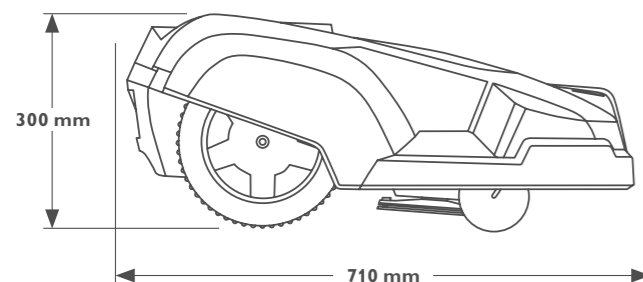

SOLAR HYBRID,
230 ACX, 220 AC, 210 C

HUSQVARNA AUTOMOWER®	260 ACX
Recommended working area	0 - 5500 m² + / - 20%
Area capacity per hour	230 m² + / - 20%
Navigation	Irregular
Guide wire	Yes, 2 guides
Drive and cutting motor type	2 + 1 Brushless DC motors
Battery type / capacity / voltage	NiMH / 6.0 Ah / 18V
Charging current / principle	6.0 A / Automatic
Cutting system	5 pivoting razor blades
Power, W*	60
Cutting width / height, cm	32 / 2 - 6
Noise level, dB(A)	69
Keypad, buttons	16
Information panel	LCD-display with menu
Text message function	•
Alarm / PIN code lock	• / •
Lift sensor / Tilt sensor / Ultrasonic sensor	• / • / •
Boundary wire included / Staples included	- / -
Extra blades included, pcs	30
Weight, kg	13.5

SOLAR HYBRID	230 ACX	220 AC	210 C
0 - 2200 m² + / - 20%	0 - 3000 m² + / - 20%	0 - 1800 m² + / - 20%	0 - 500 m² + / - 20%
75 - 110 m² depending on light conditions	125 m² + / - 20%	75 m² + / - 20%	-
Irregular	Irregular	Irregular	Irregular
Yes, 2 guides	Yes, 2 guides	Yes, 1 guide	-
2 + 1 Brushless DC motors	2 + 1 Brushless DC motors	2 + 1 Brushless DC motors	2 + 1 Brushless DC motors
NiMH / 2.2 Ah / 18V	NiMH / 4.4 Ah / 18V	NiMH / 2,2 Ah / 18V	NiMH / 3 Ah / 18V
2.1 A / Automatic	4.0 A / Automatic	1.75 A / Automatic	1.2 A / Manual
3 pivoting razor blades	3 pivoting razor blades	3 pivoting razor blades	3 pivoting razor blades
32	42	30	36
22 / 2 - 6	22 / 2 - 6	22 / 2 - 6	22 / 2 - 6
64	64	64	64
16	19	19	12
LCD-display with menu	LCD-display with menu	LCD-display with menu	Three LEDs
•	-	-	-
• / •	• / •	• / •	- / •
• / • / -	• / • / -	• / • / -	• / • / -
250 m / 200 pcs	400 m / 400 pcs	250 m / 200 pcs	150 m / 100 pcs
9	9	9	9
10.0	10.7	9.0	9.1

* POWER RATING
The power rating of the robotic lawnmowers indicated is the average net power output when cutting. Mass production mowers may differ from this value. Actual power output for the final machine will depend on the operating speed, environmental conditions and other variables.